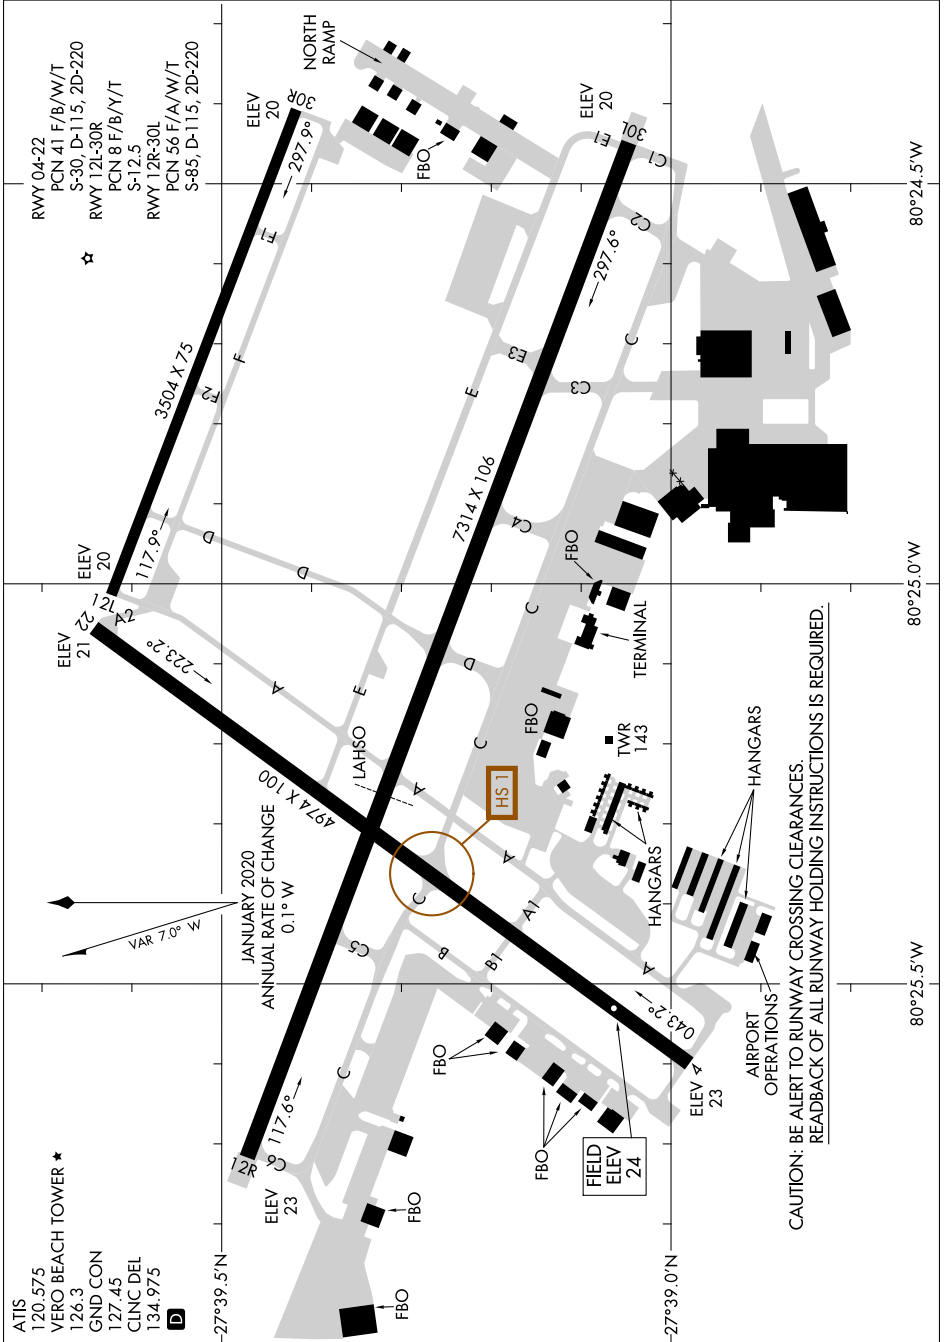

AIRPORT DIAGRAM

AL-437 (FAA)

VERO BEACH RGNL (VRB)
VERO BEACH, FLORIDA

SE-3, 16 JUN 2022 to 14 JUL 2022

SE-3, 16 JUN 2022 to 14 JUL 2022

AIRPORT DIAGRAM

VERO BEACH, FLORIDA
VERO BEACH RGNL (VRB)

CAUTION: BE ALERT TO RUNWAY CROSSING CLEARANCES.
READBCK OF ALL RUNWAY HOLDING INSTRUCTIONS IS REQUIRED.